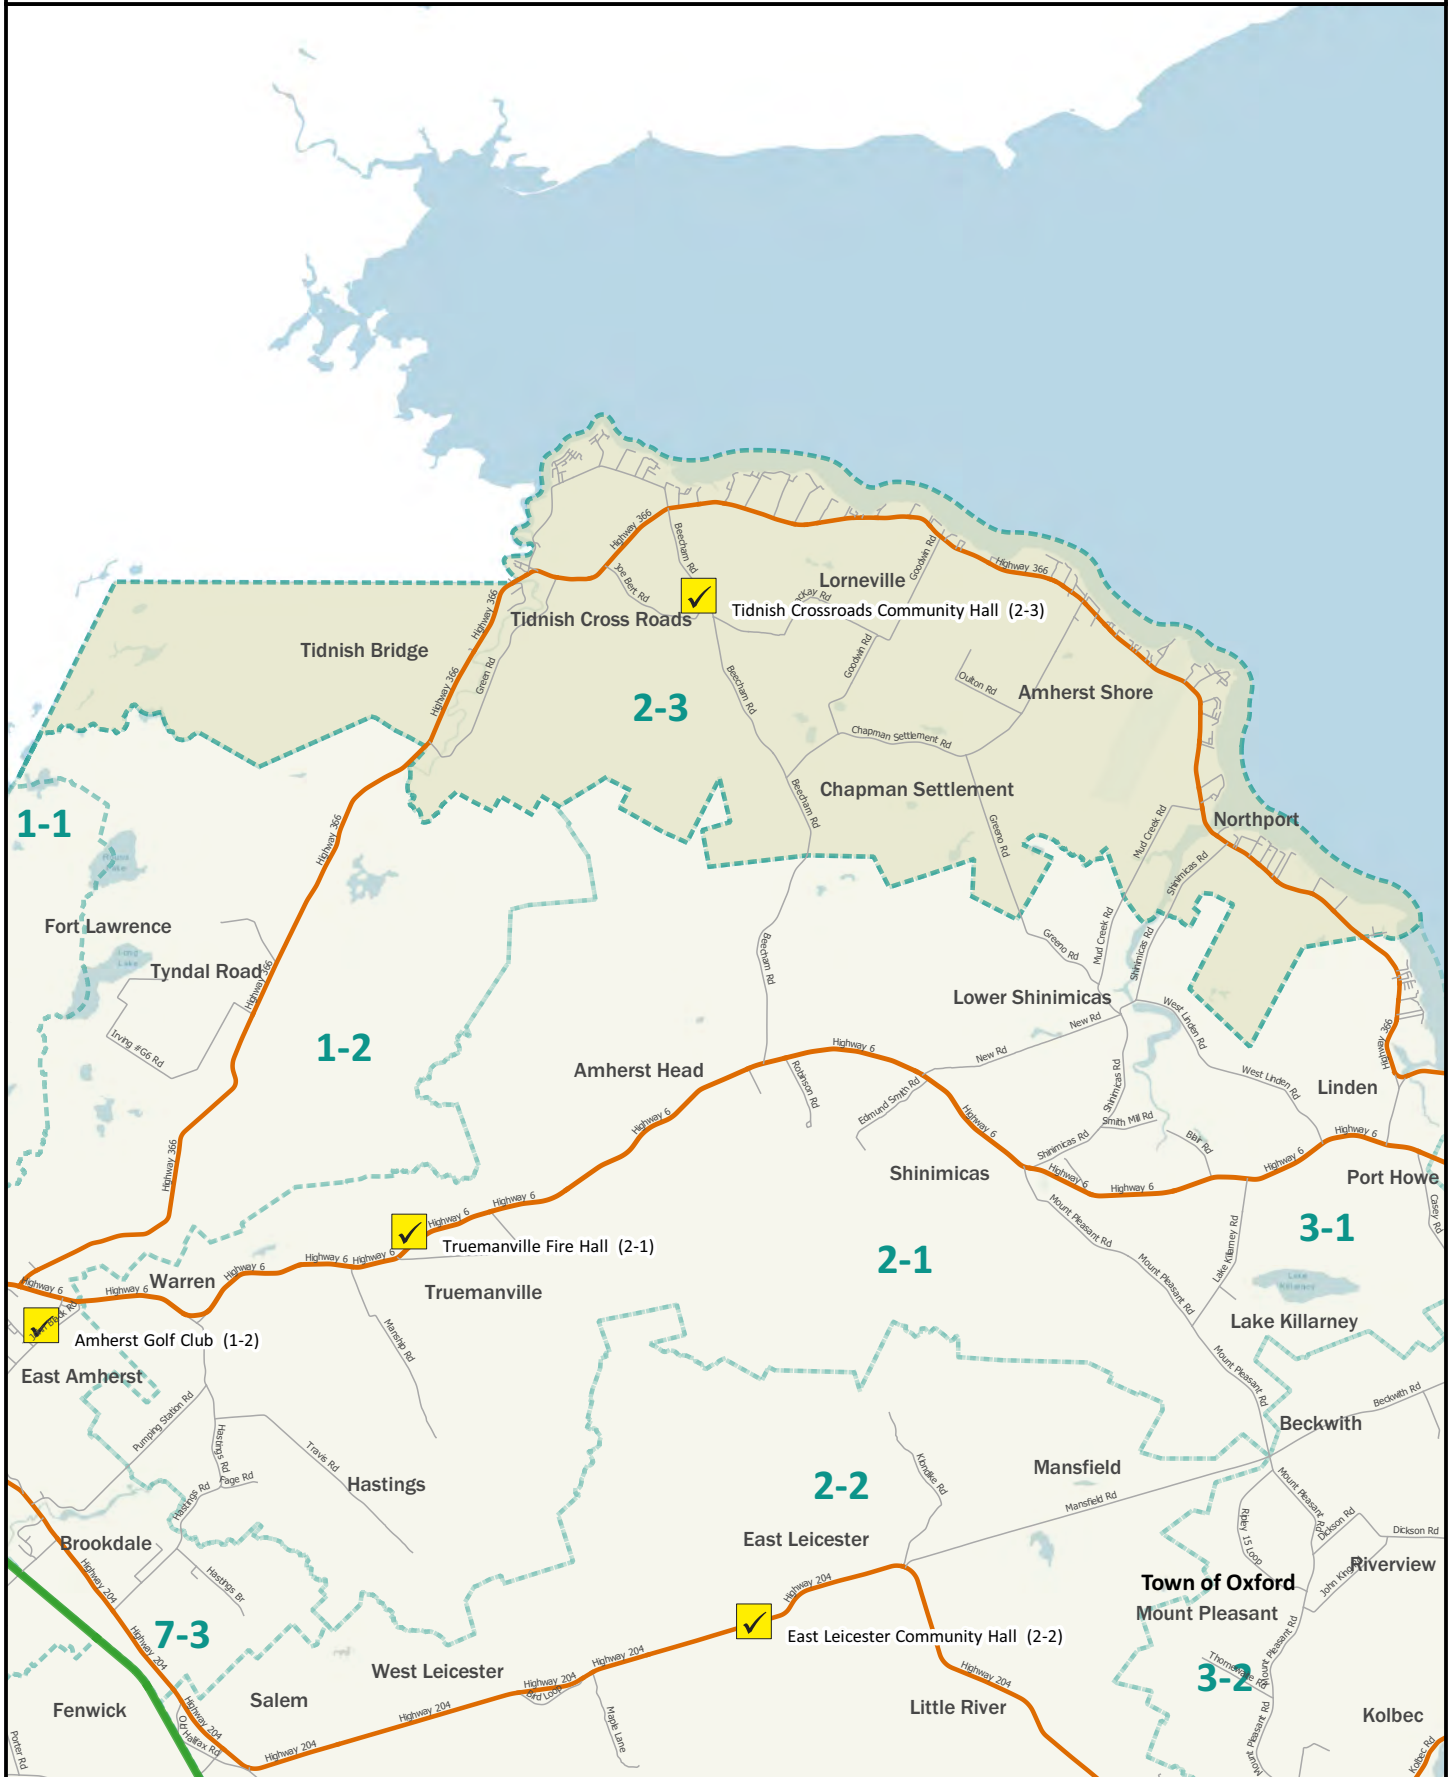

Municipal Election 2020

Polling Division Map Guide Book

Municipality of Cumberland
May, 2020

LEGEND

 Trans-Canada Hwy

 Secondary Highway

 Road/Street

 Lake / Ocean

 Polling Division

2-3 Polling Division Number

 Polling Station (Divisions Served)

Polling Divisions & Stations

Polling Division 1-1

0 1 2 3 4 5 6 7 km

Polling Divisions & Stations

Polling Division 2-3

0 1 2 3 4 5 6 7 km

Polling Divisions & Stations

Polling Division 5-2

Polling Divisions & Stations

Polling Division 6-1

0 0.5 1 1.5 2 2.5 km