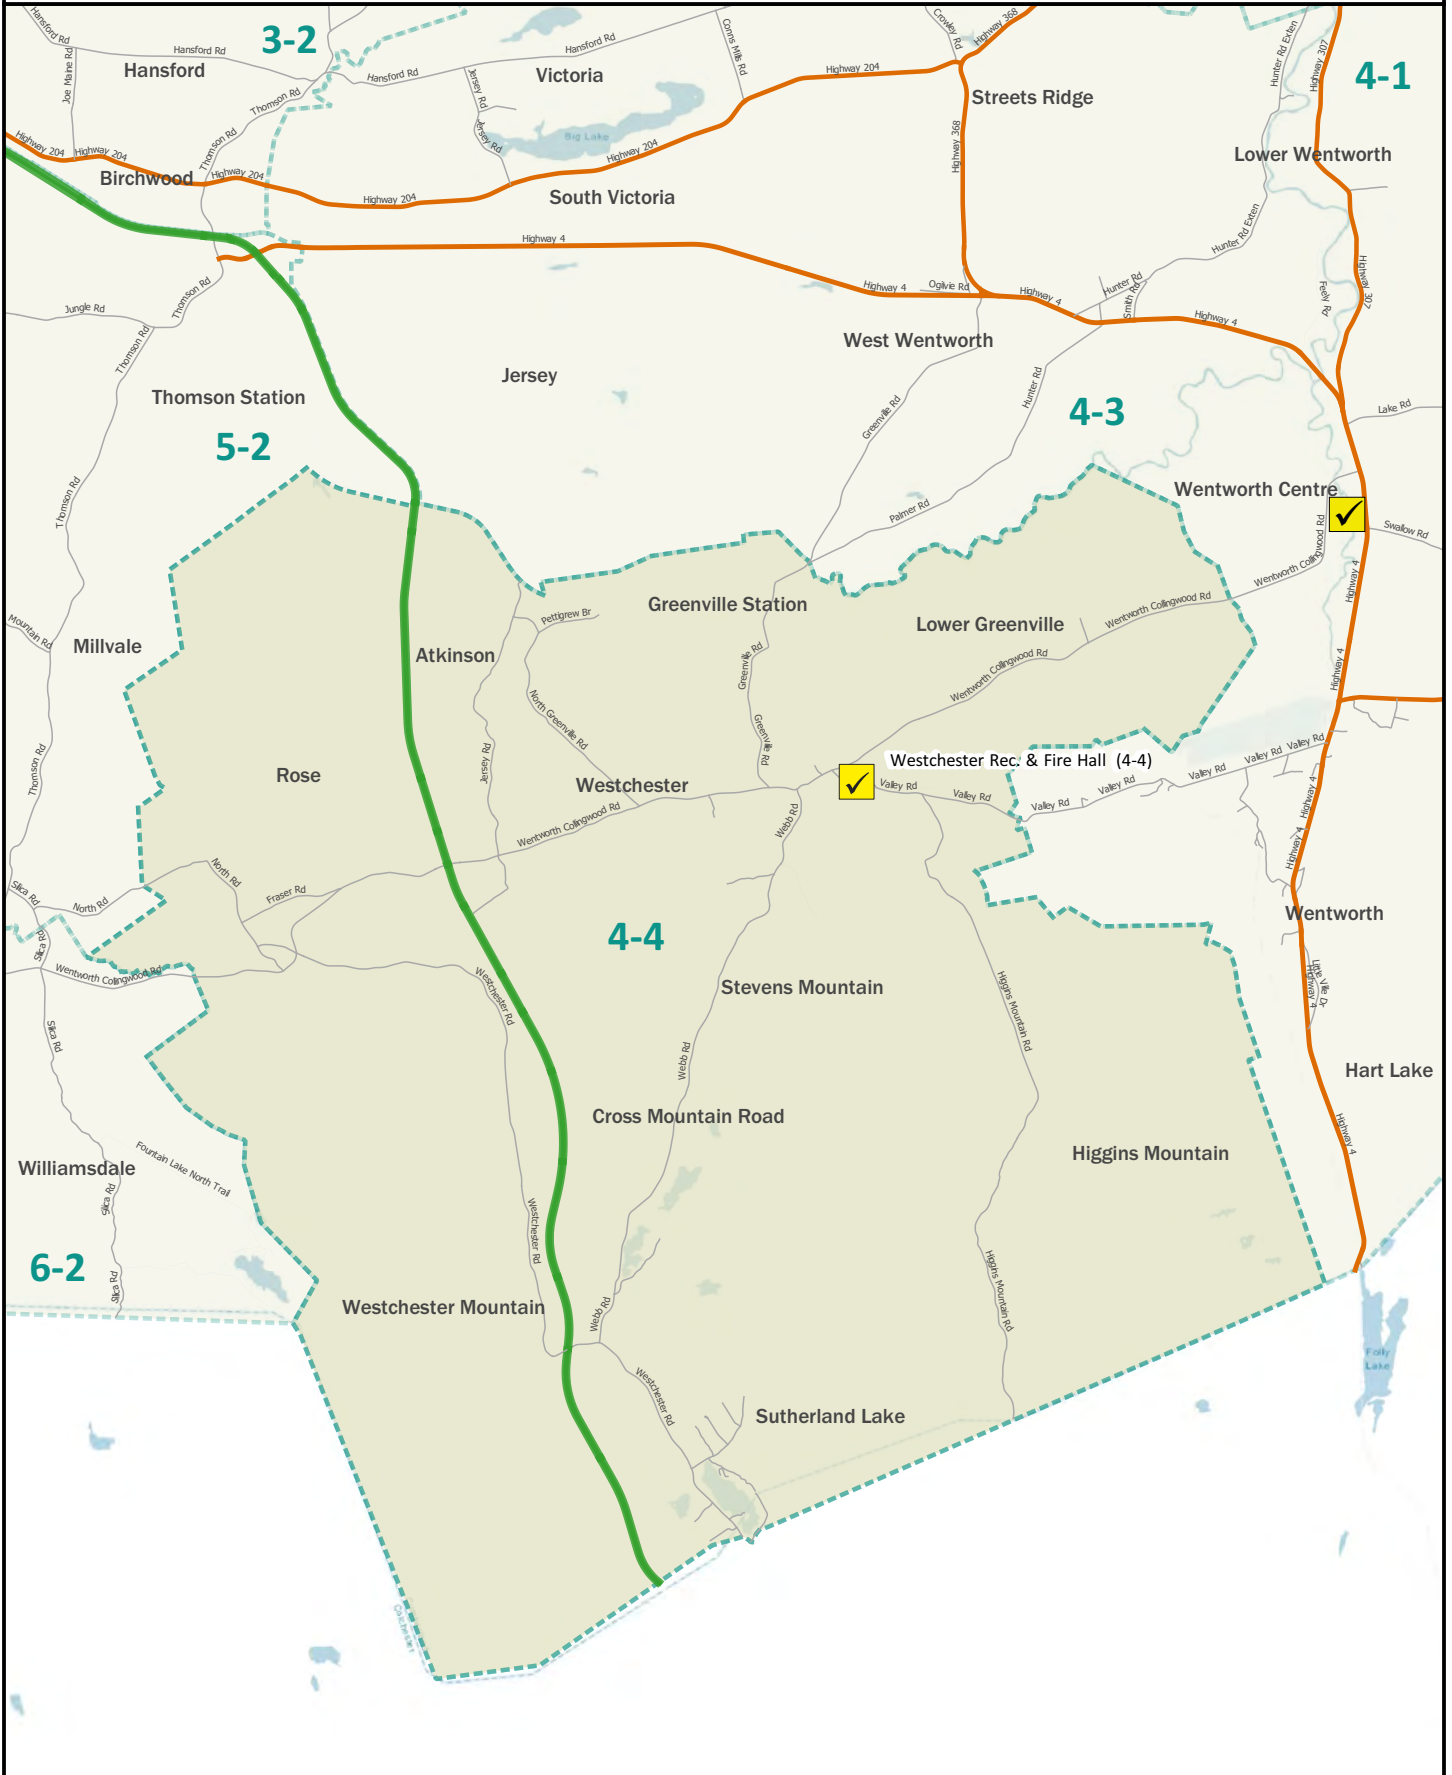

Municipal Election 2020

Polling Division Map Guide Book

Municipality of Cumberland
May, 2020

LEGEND

 Trans-Canada Hwy

 Secondary Highway

 Road/Street

 Lake / Ocean

 Polling Division

2-3 Polling Division Number

 Polling Station (Divisions Served)

Polling Divisions & Stations

Polling Division 1-1

0 1 2 3 4 5 6 7 km

Polling Divisions & Stations

Polling Division 2-3

0 1 2 3 4 5 6 7 km

Polling Divisions & Stations

Polling Division 5-2

Polling Divisions & Stations

Polling Division 6-1

0 0.5 1 1.5 2 2.5 km