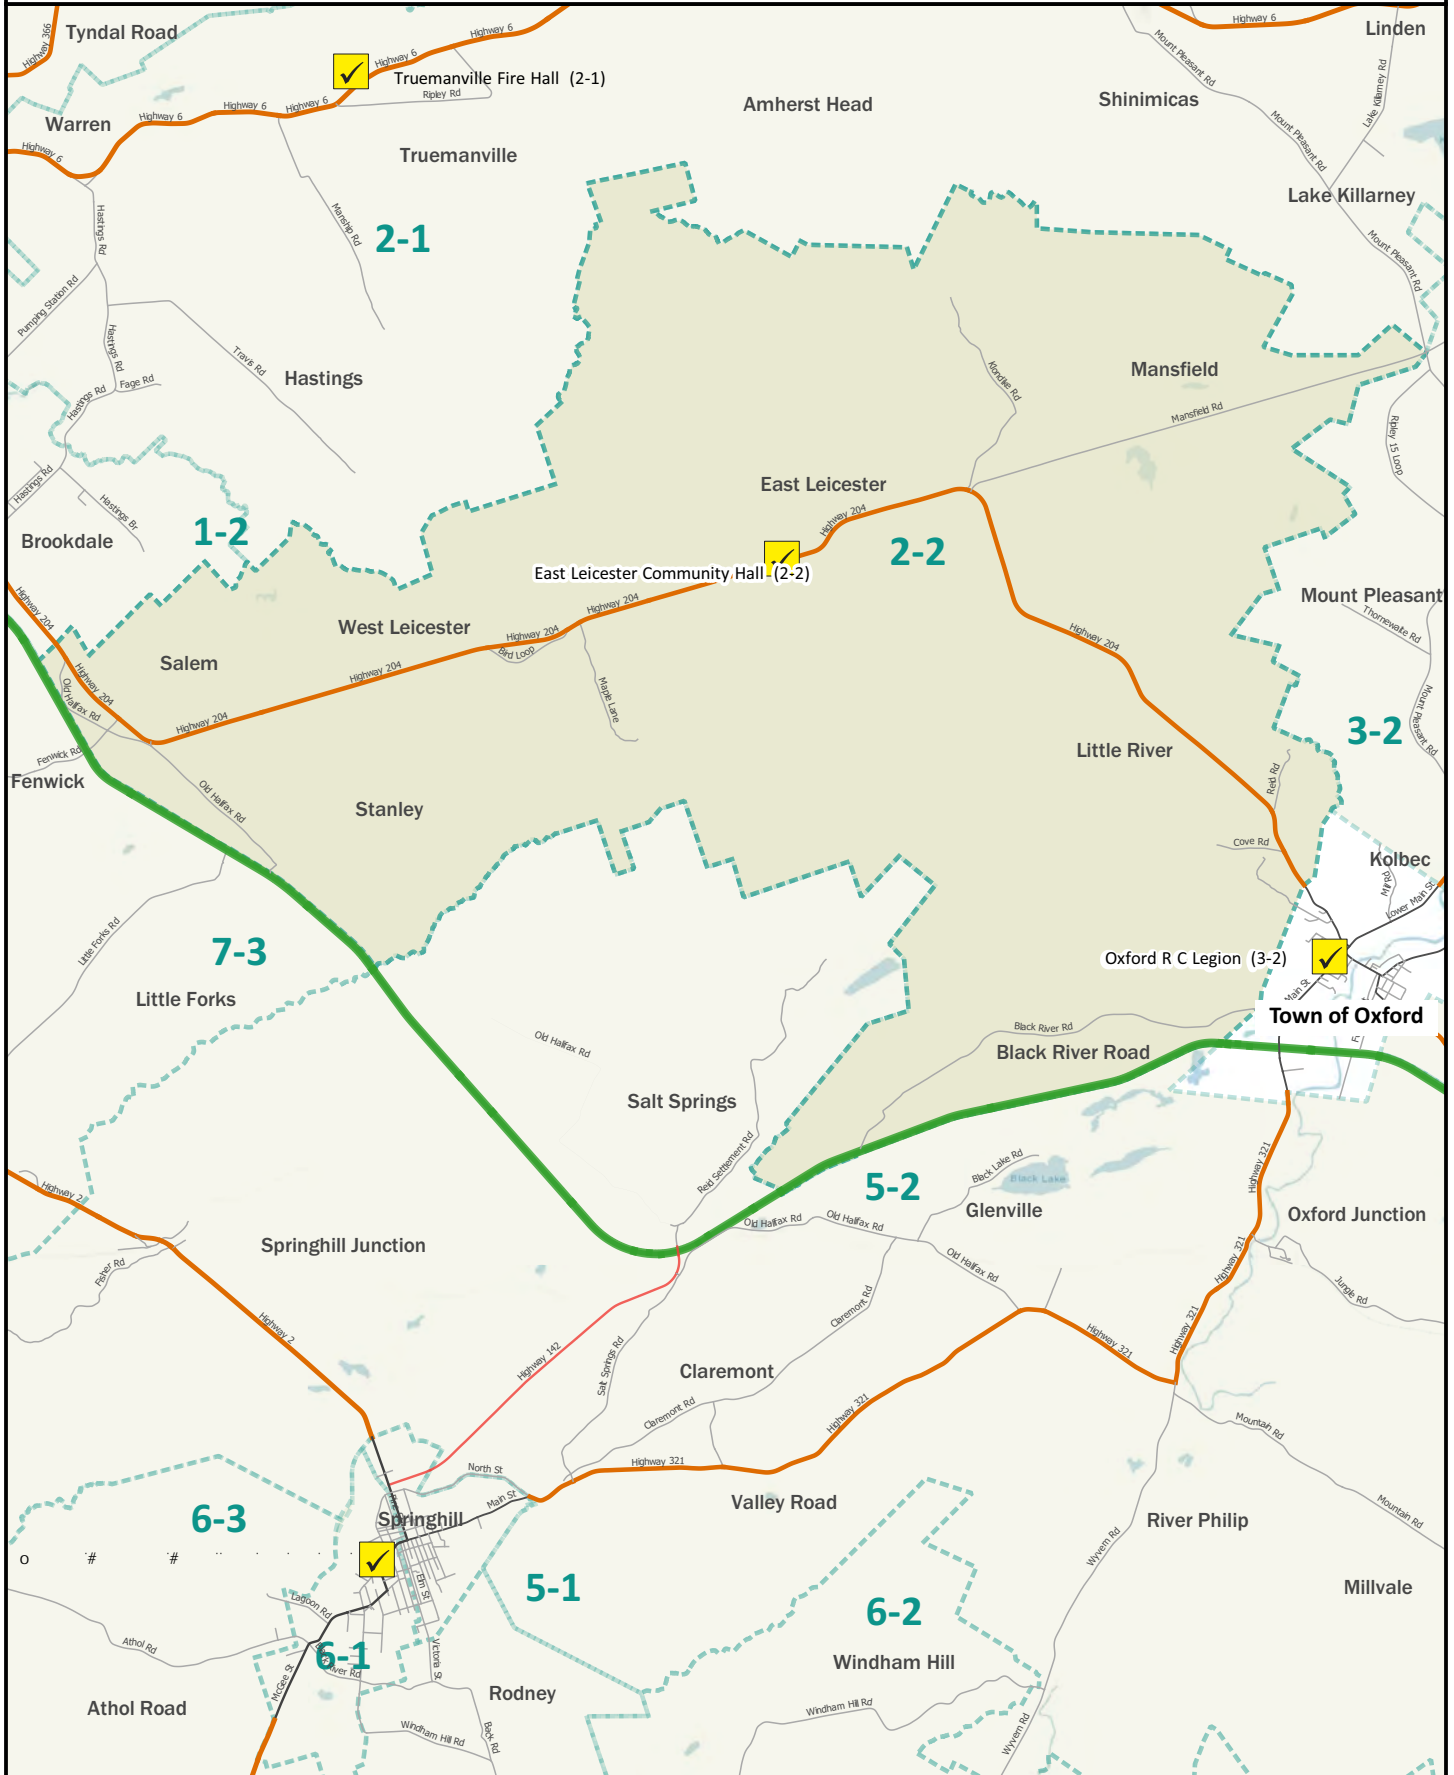

Municipal Election 2020

Polling Division Map Guide Book

Municipality of Cumberland
May, 2020

LEGEND

 Trans-Canada Hwy

 Secondary Highway

 Road/Street

 Lake / Ocean

 Polling Division

2-3 Polling Division Number

 Polling Station (Divisions Served)

Polling Divisions & Stations

Polling Division 1-1

0 1 2 3 4 5 6 7 km

Polling Divisions & Stations

Polling Division 2-3

0 1 2 3 4 5 6 7 km

Polling Divisions & Stations

Polling Division 5-2

Polling Divisions & Stations

Polling Division 6-1

0 0.5 1 1.5 2 2.5 km