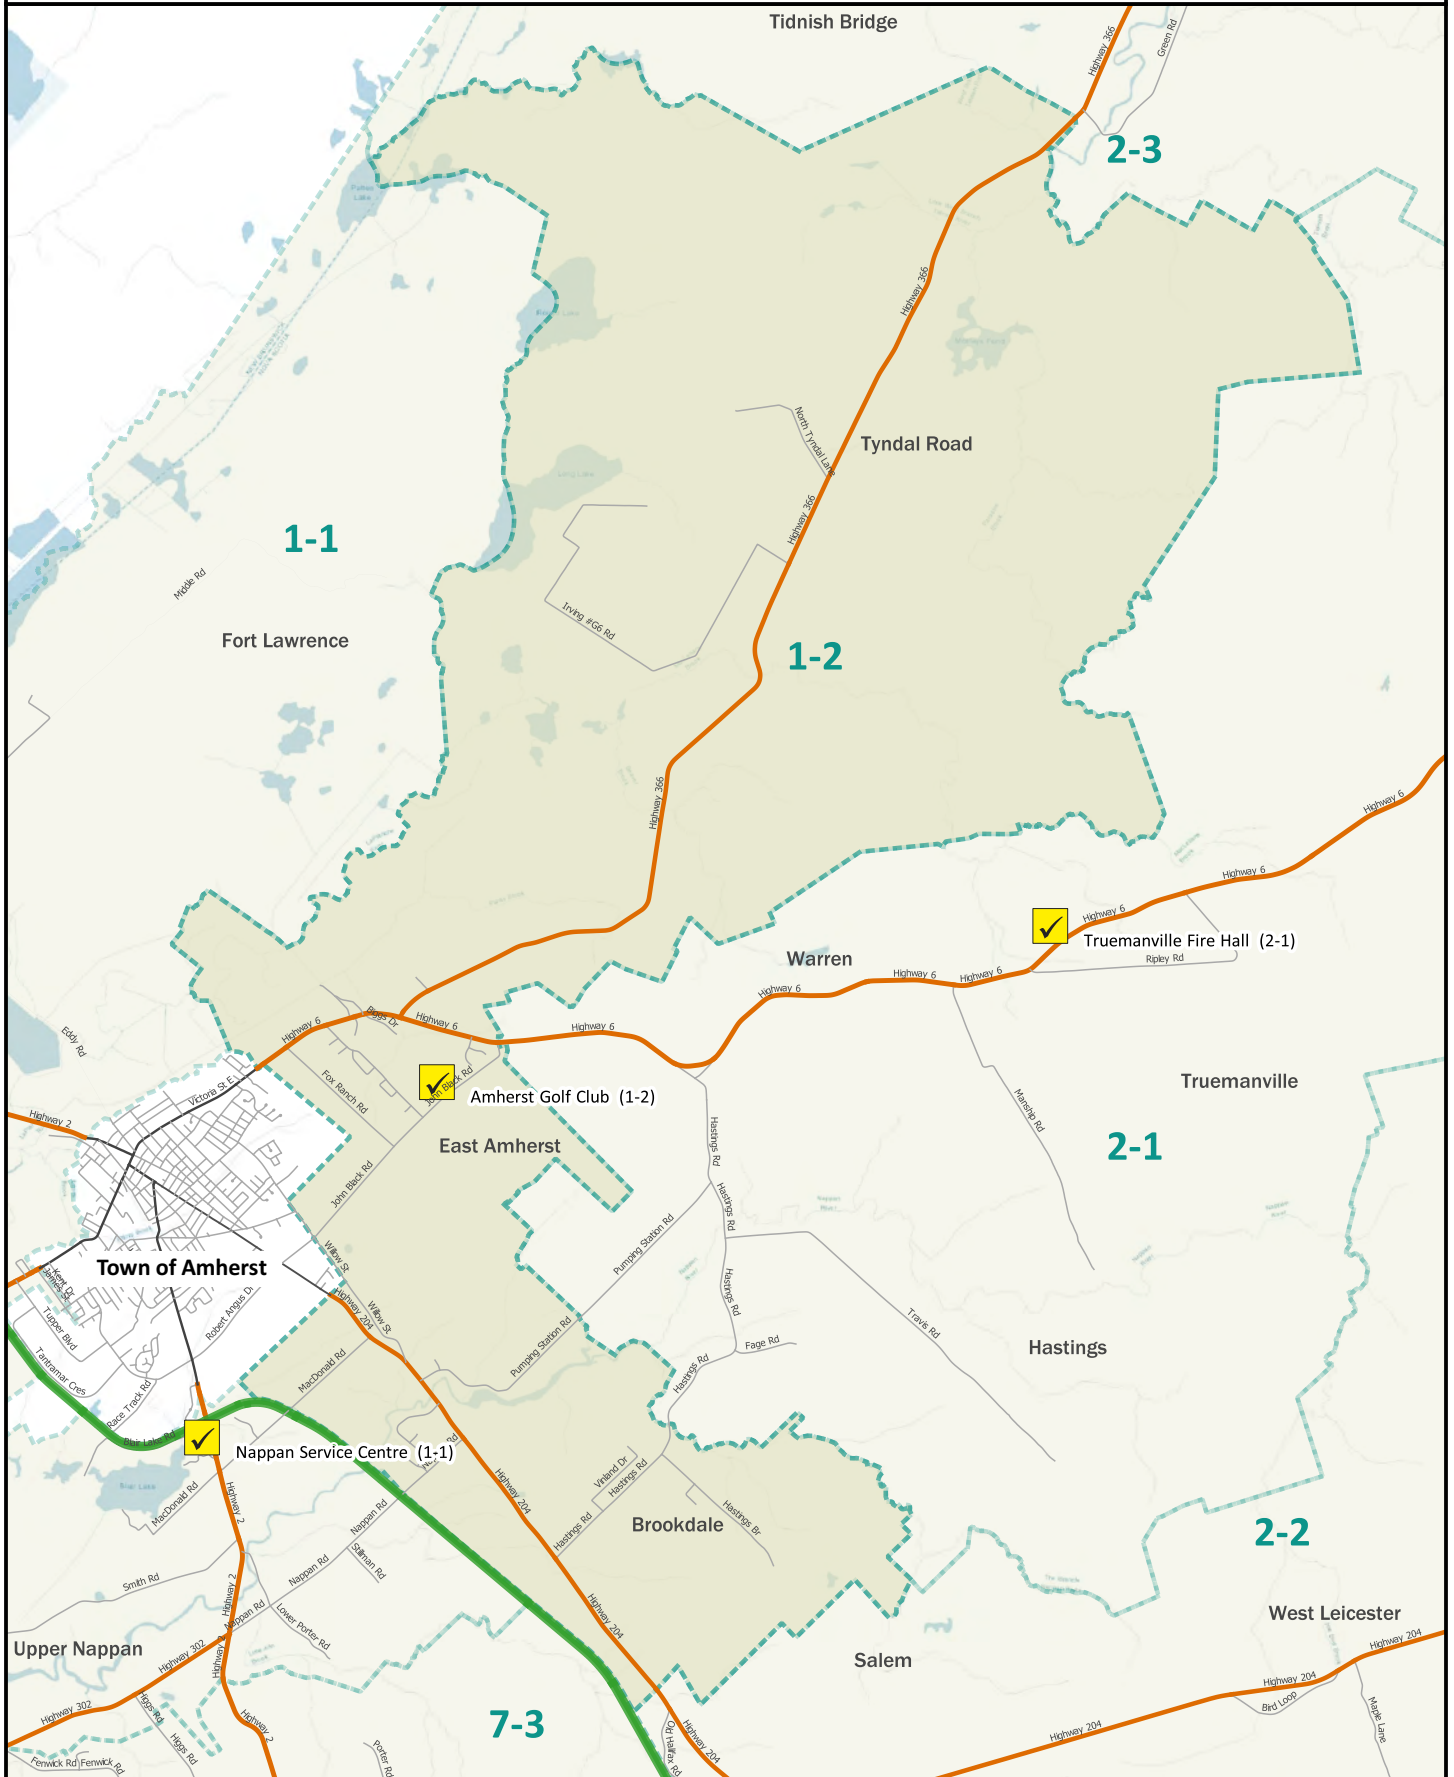

Municipal Election 2020

Polling Division Map Guide Book

Municipality of Cumberland
May, 2020

LEGEND

 Trans-Canada Hwy

 Secondary Highway

 Road/Street

 Lake / Ocean

 Polling Division

2-3 Polling Division Number

 Polling Station (Divisions Served)

Polling Divisions & Stations

Polling Division 1-1

0 1 2 3 4 5 6 7 km

Polling Divisions & Stations

Polling Division 2-3

0 1 2 3 4 5 6 7 km

Polling Divisions & Stations

Polling Division 5-2

Polling Divisions & Stations

Polling Division 6-1

0 0.5 1 1.5 2 2.5 km