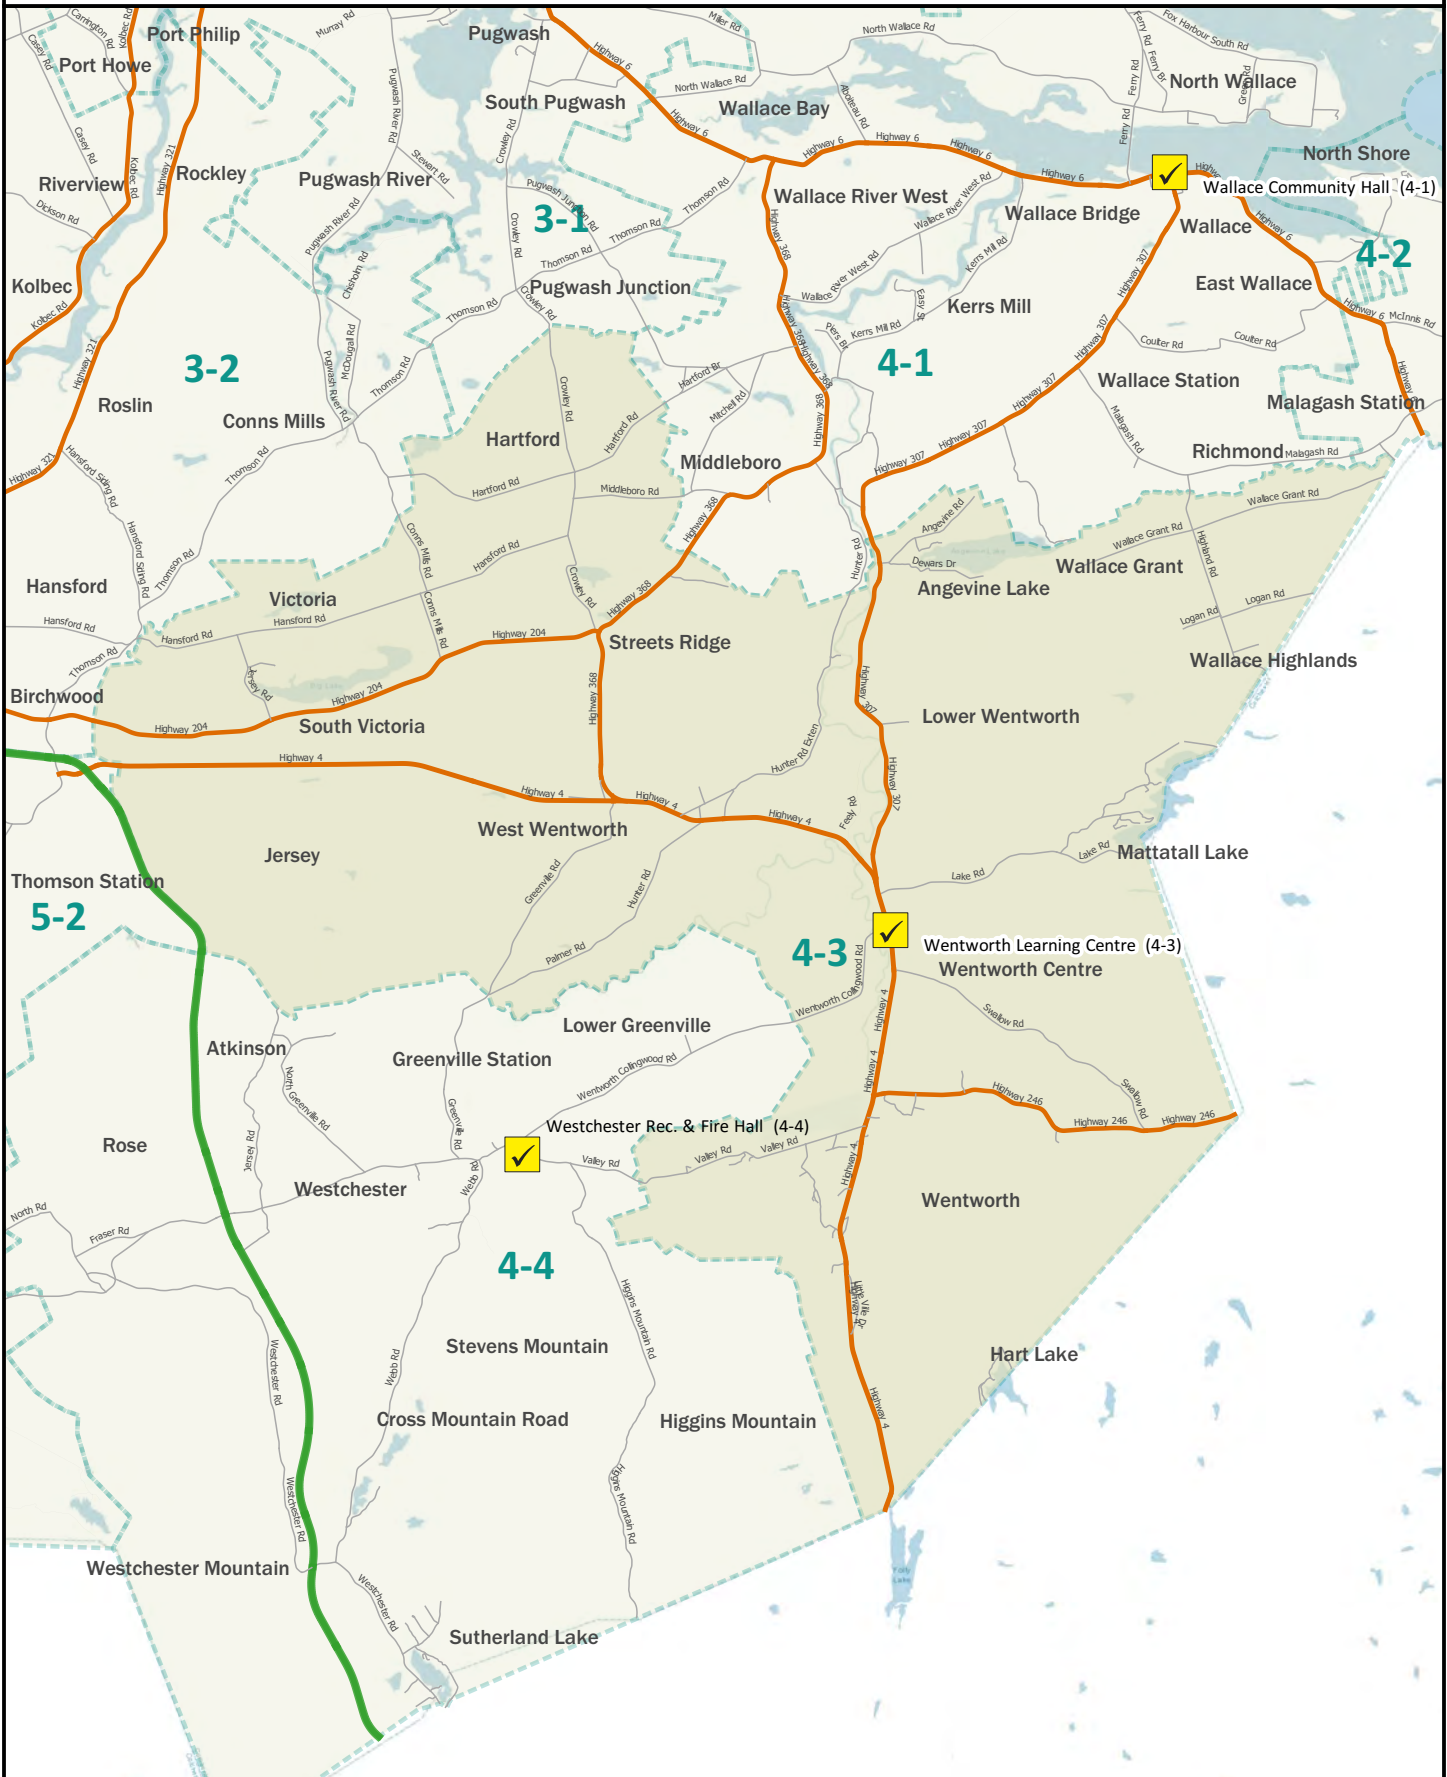

Municipal Election 2020

Polling Division Map Guide Book

Municipality of Cumberland
May, 2020

LEGEND

 Trans-Canada Hwy

 Secondary Highway

 Road/Street

 Lake / Ocean

 Polling Division

2-3 Polling Division Number

 Polling Station (Divisions Served)

Polling Divisions & Stations

Polling Division 1-1

0 1 2 3 4 5 6 7 km

Polling Divisions & Stations

Polling Division 2-3

0 1 2 3 4 5 6 7 km

Polling Divisions & Stations

Polling Division 5-2

Polling Divisions & Stations

Polling Division 6-1

0 0.5 1 1.5 2 2.5 km