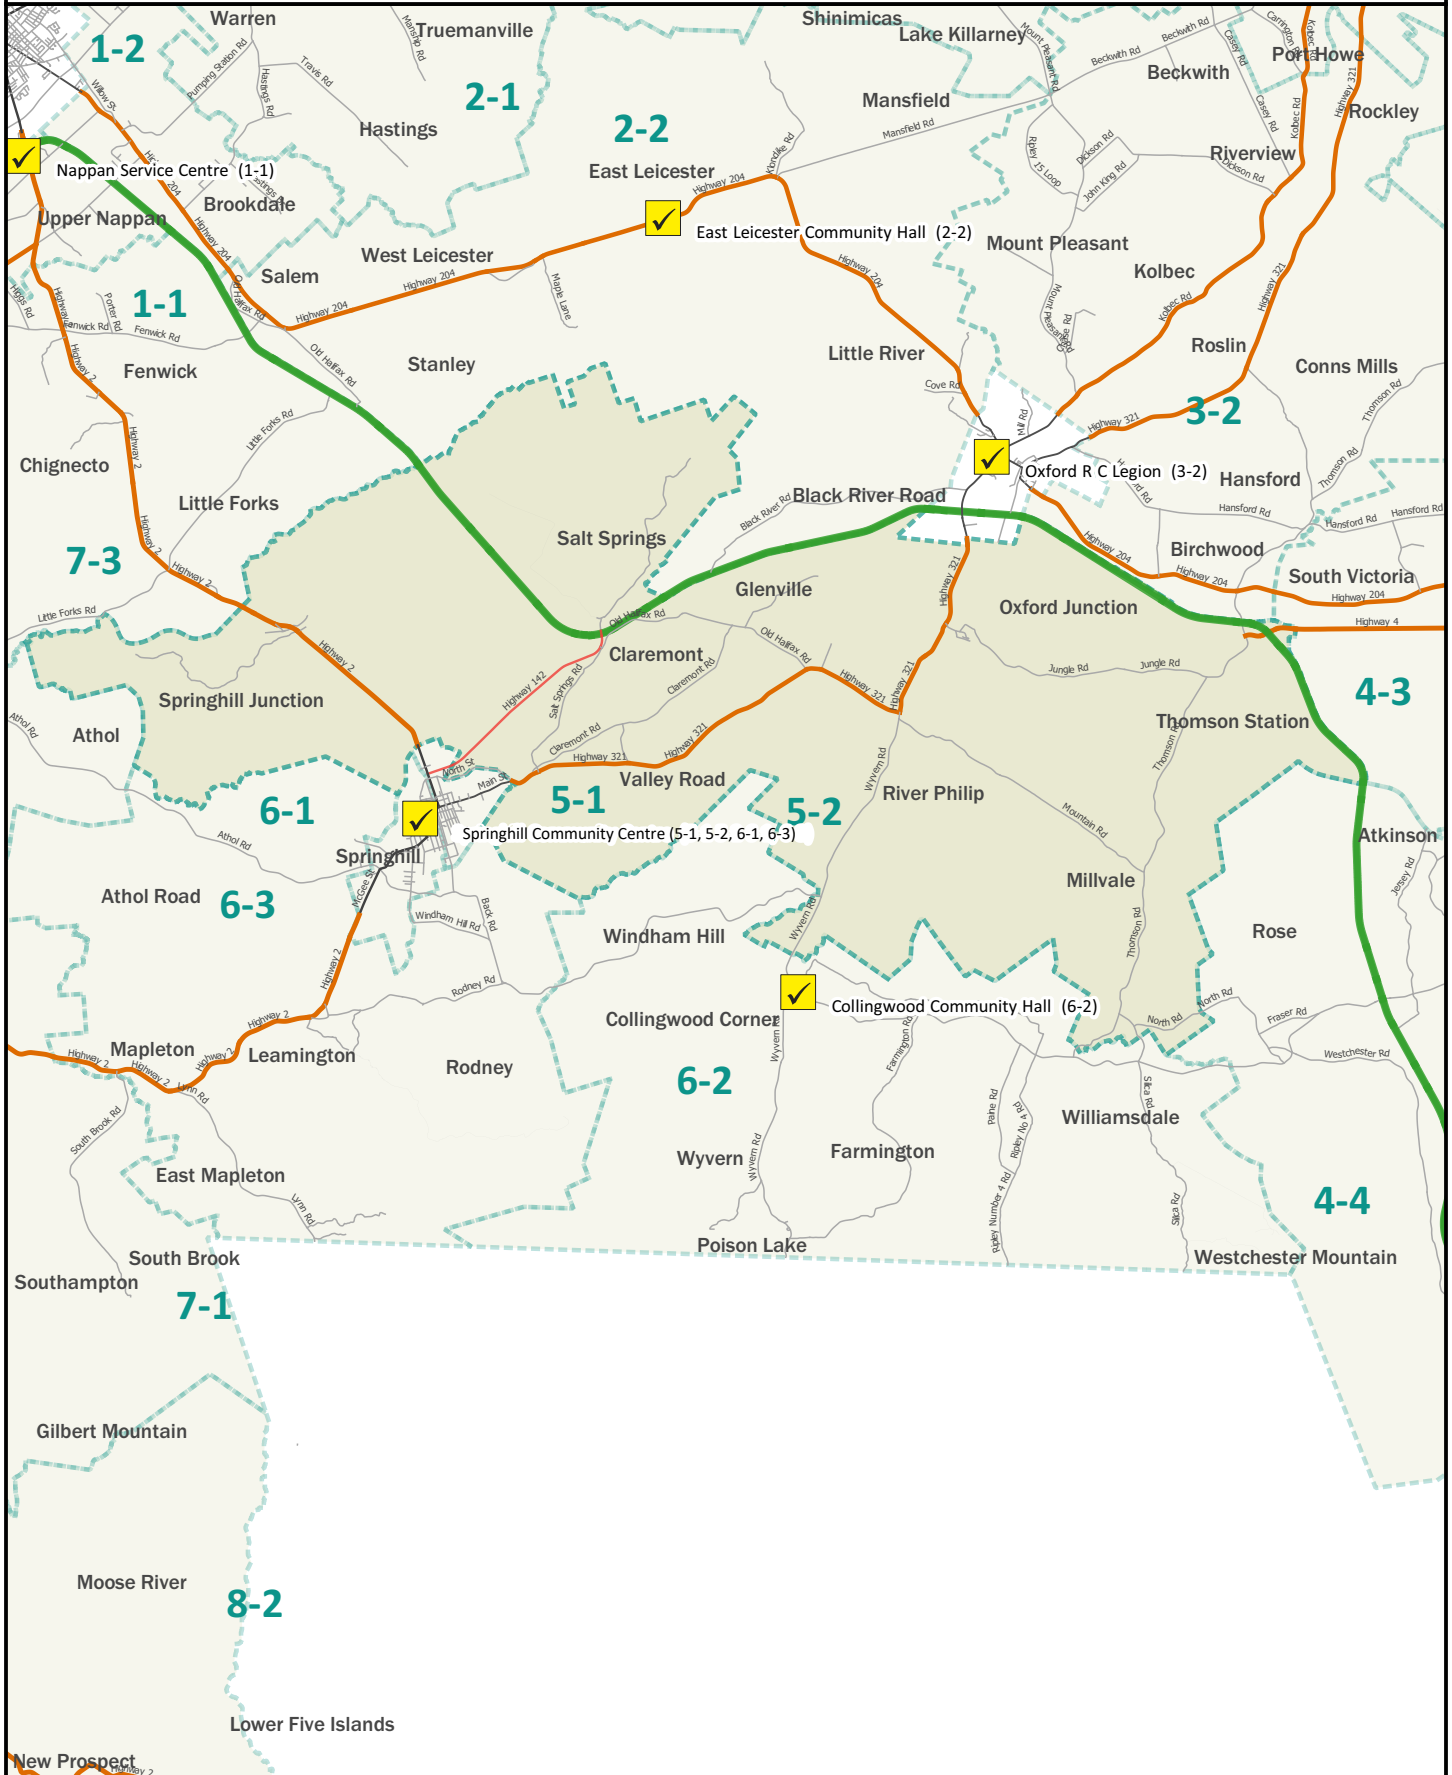

Municipal Election 2020

Polling Division Map Guide Book

Municipality of Cumberland
May, 2020

LEGEND

 Trans-Canada Hwy

 Secondary Highway

 Road/Street

 Lake / Ocean

 Polling Division

2-3 Polling Division Number

 Polling Station (Divisions Served)

Polling Divisions & Stations

Polling Division 1-1

0 1 2 3 4 5 6 7 km

Polling Divisions & Stations

Polling Division 2-3

0 1 2 3 4 5 6 7 km

Polling Divisions & Stations

Polling Division 5-2

Polling Divisions & Stations

Polling Division 6-1

0 0.5 1 1.5 2 2.5 km