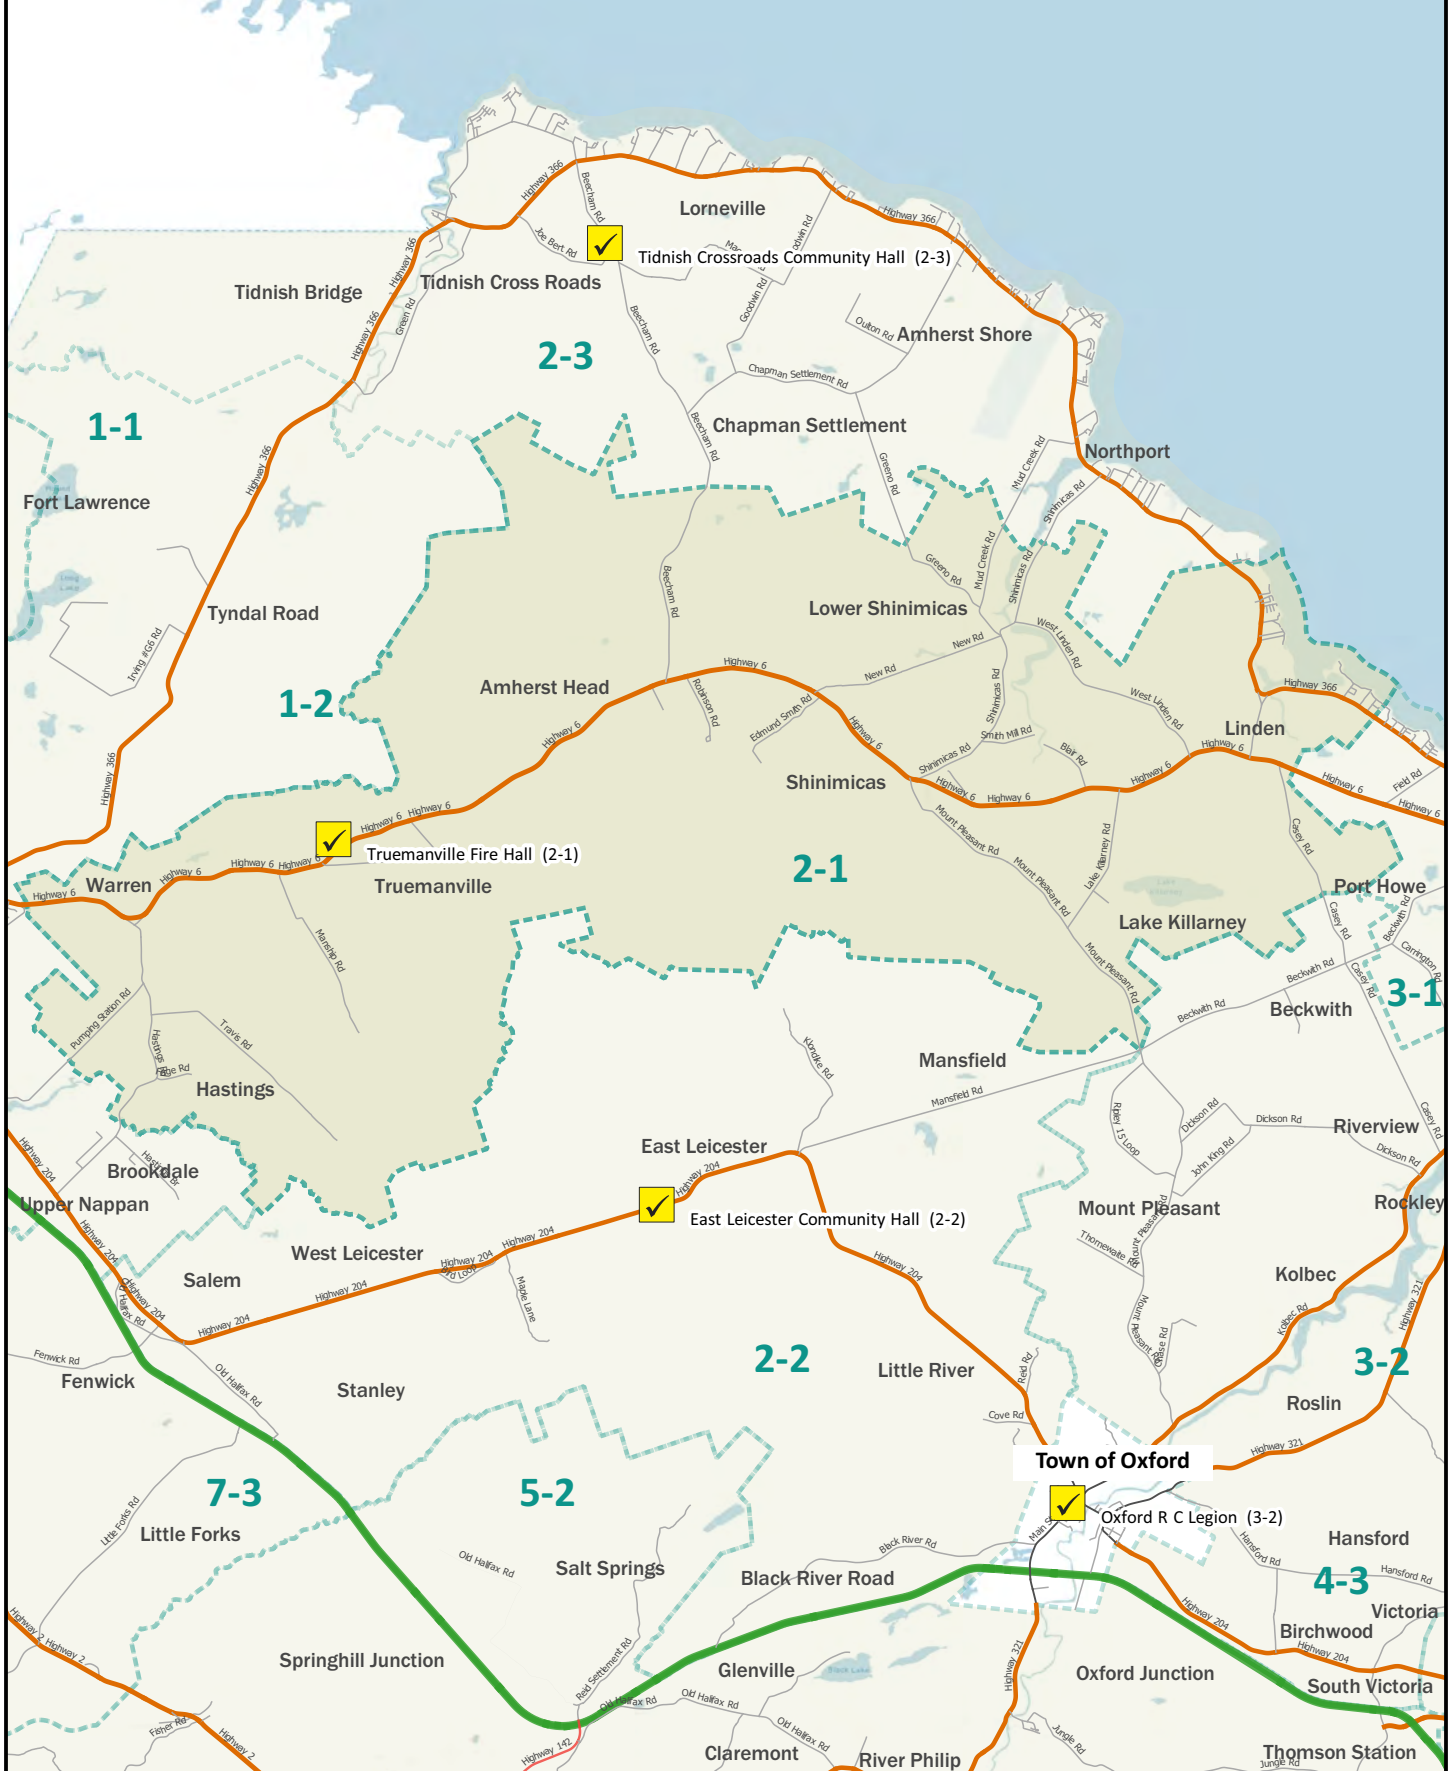

Municipal Election 2020

Polling Division Map Guide Book

Municipality of Cumberland
May, 2020

LEGEND

 Trans-Canada Hwy

 Secondary Highway

 Road/Street

 Lake / Ocean

 Polling Division

2-3 Polling Division Number

 Polling Station (Divisions Served)

Polling Divisions & Stations

Polling Division 1-1

0 1 2 3 4 5 6 7 km

Polling Divisions & Stations

Polling Division 2-3

0 1 2 3 4 5 6 7 km

Polling Divisions & Stations

Polling Division 5-2

Polling Divisions & Stations

Polling Division 6-1

0 0.5 1 1.5 2 2.5 km