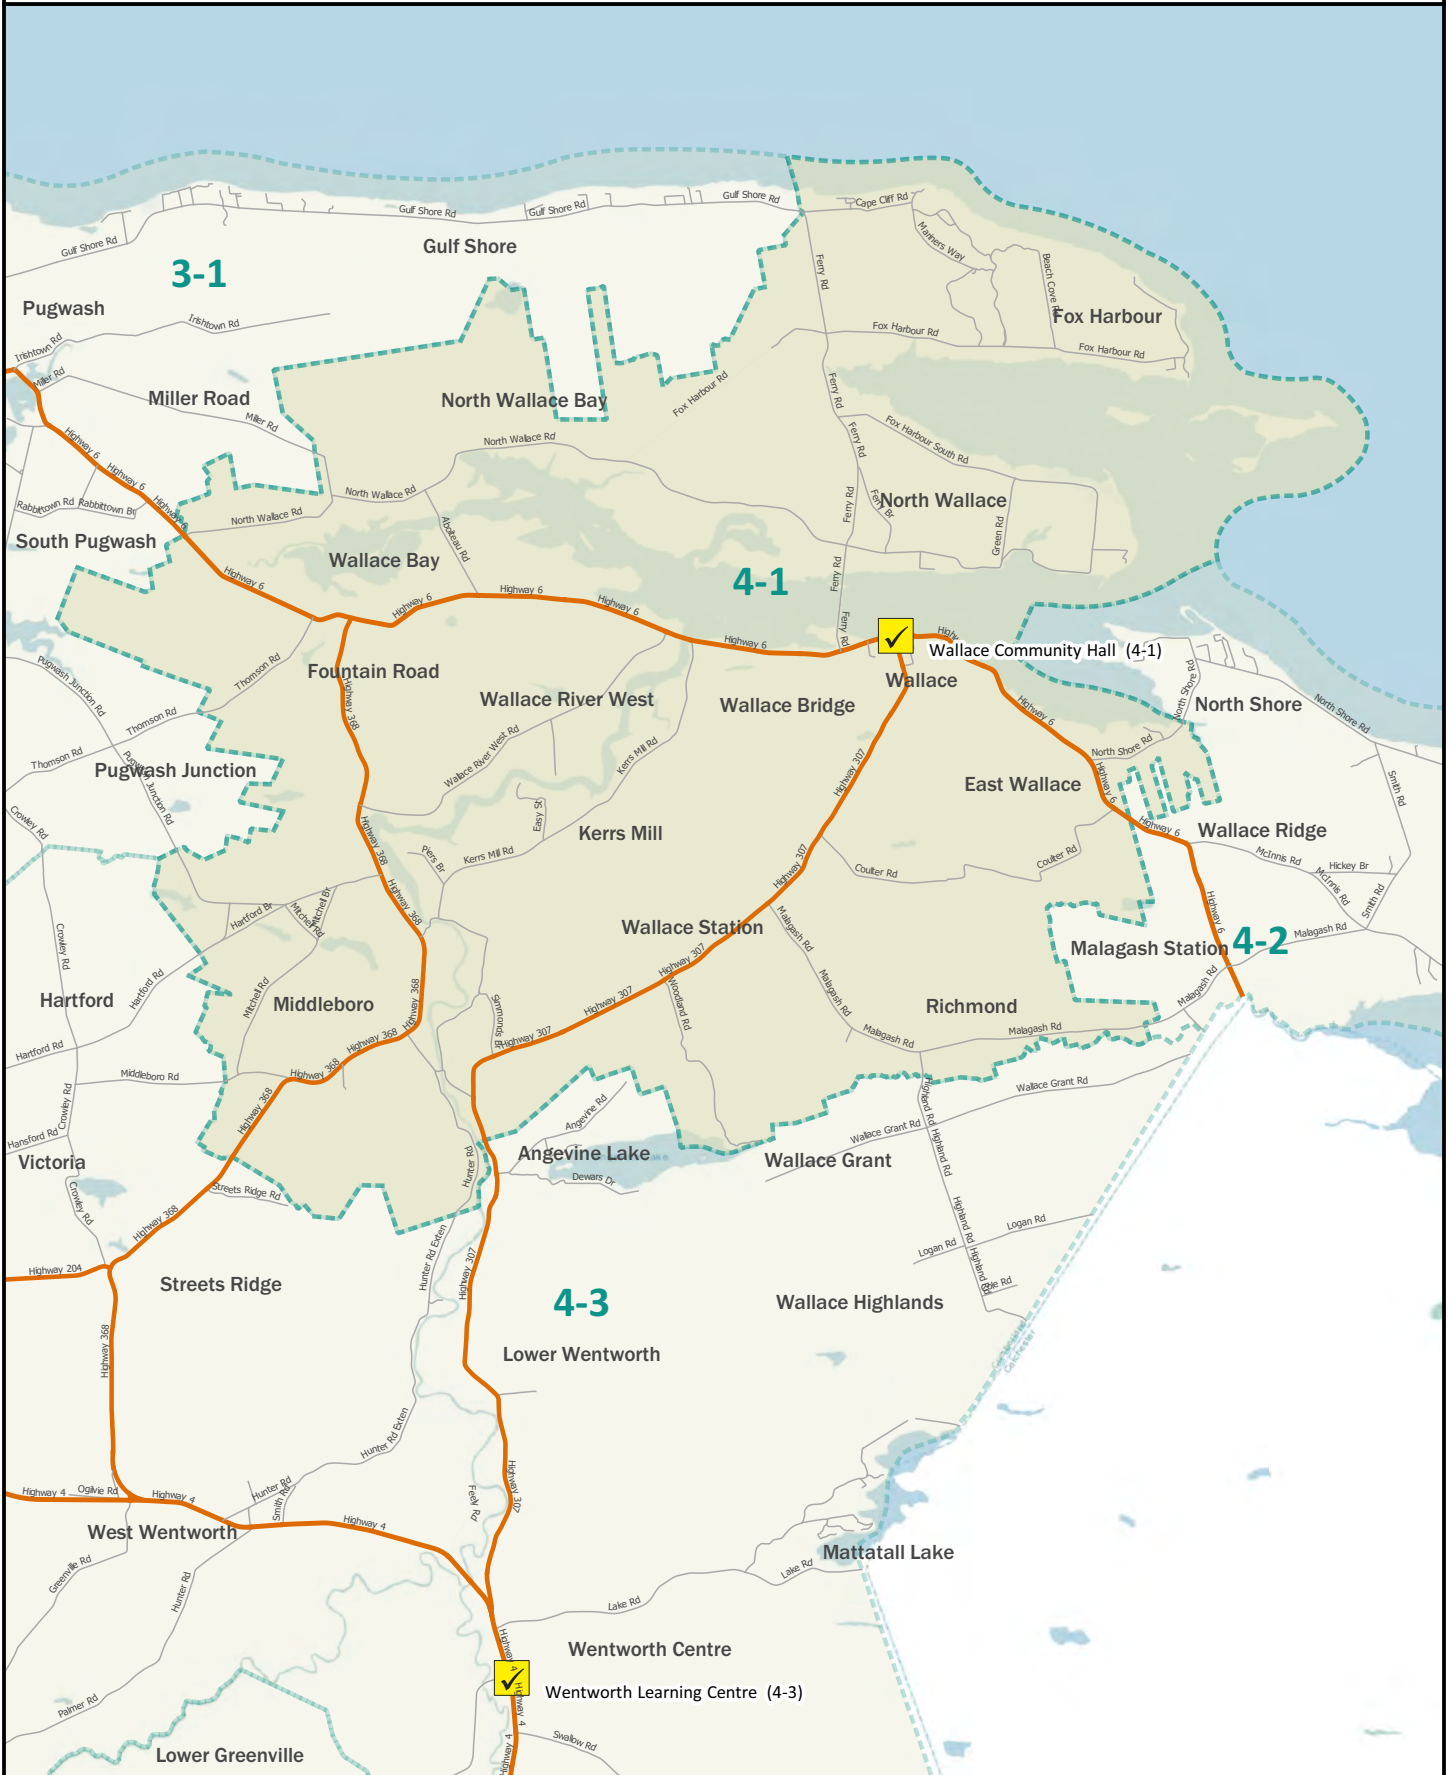

Municipal Election 2020

Polling Division Map Guide Book

Municipality of Cumberland
May, 2020

LEGEND

 Trans-Canada Hwy

 Secondary Highway

 Road/Street

 Lake / Ocean

 Polling Division

2-3 Polling Division Number

 Polling Station (Divisions Served)

Polling Divisions & Stations

Polling Division 1-1

0 1 2 3 4 5 6 7 km

Polling Divisions & Stations

Polling Division 2-3

0 1 2 3 4 5 6 7 km

Polling Divisions & Stations

Polling Division 5-2

Polling Divisions & Stations

Polling Division 6-1

0 0.5 1 1.5 2 2.5 km