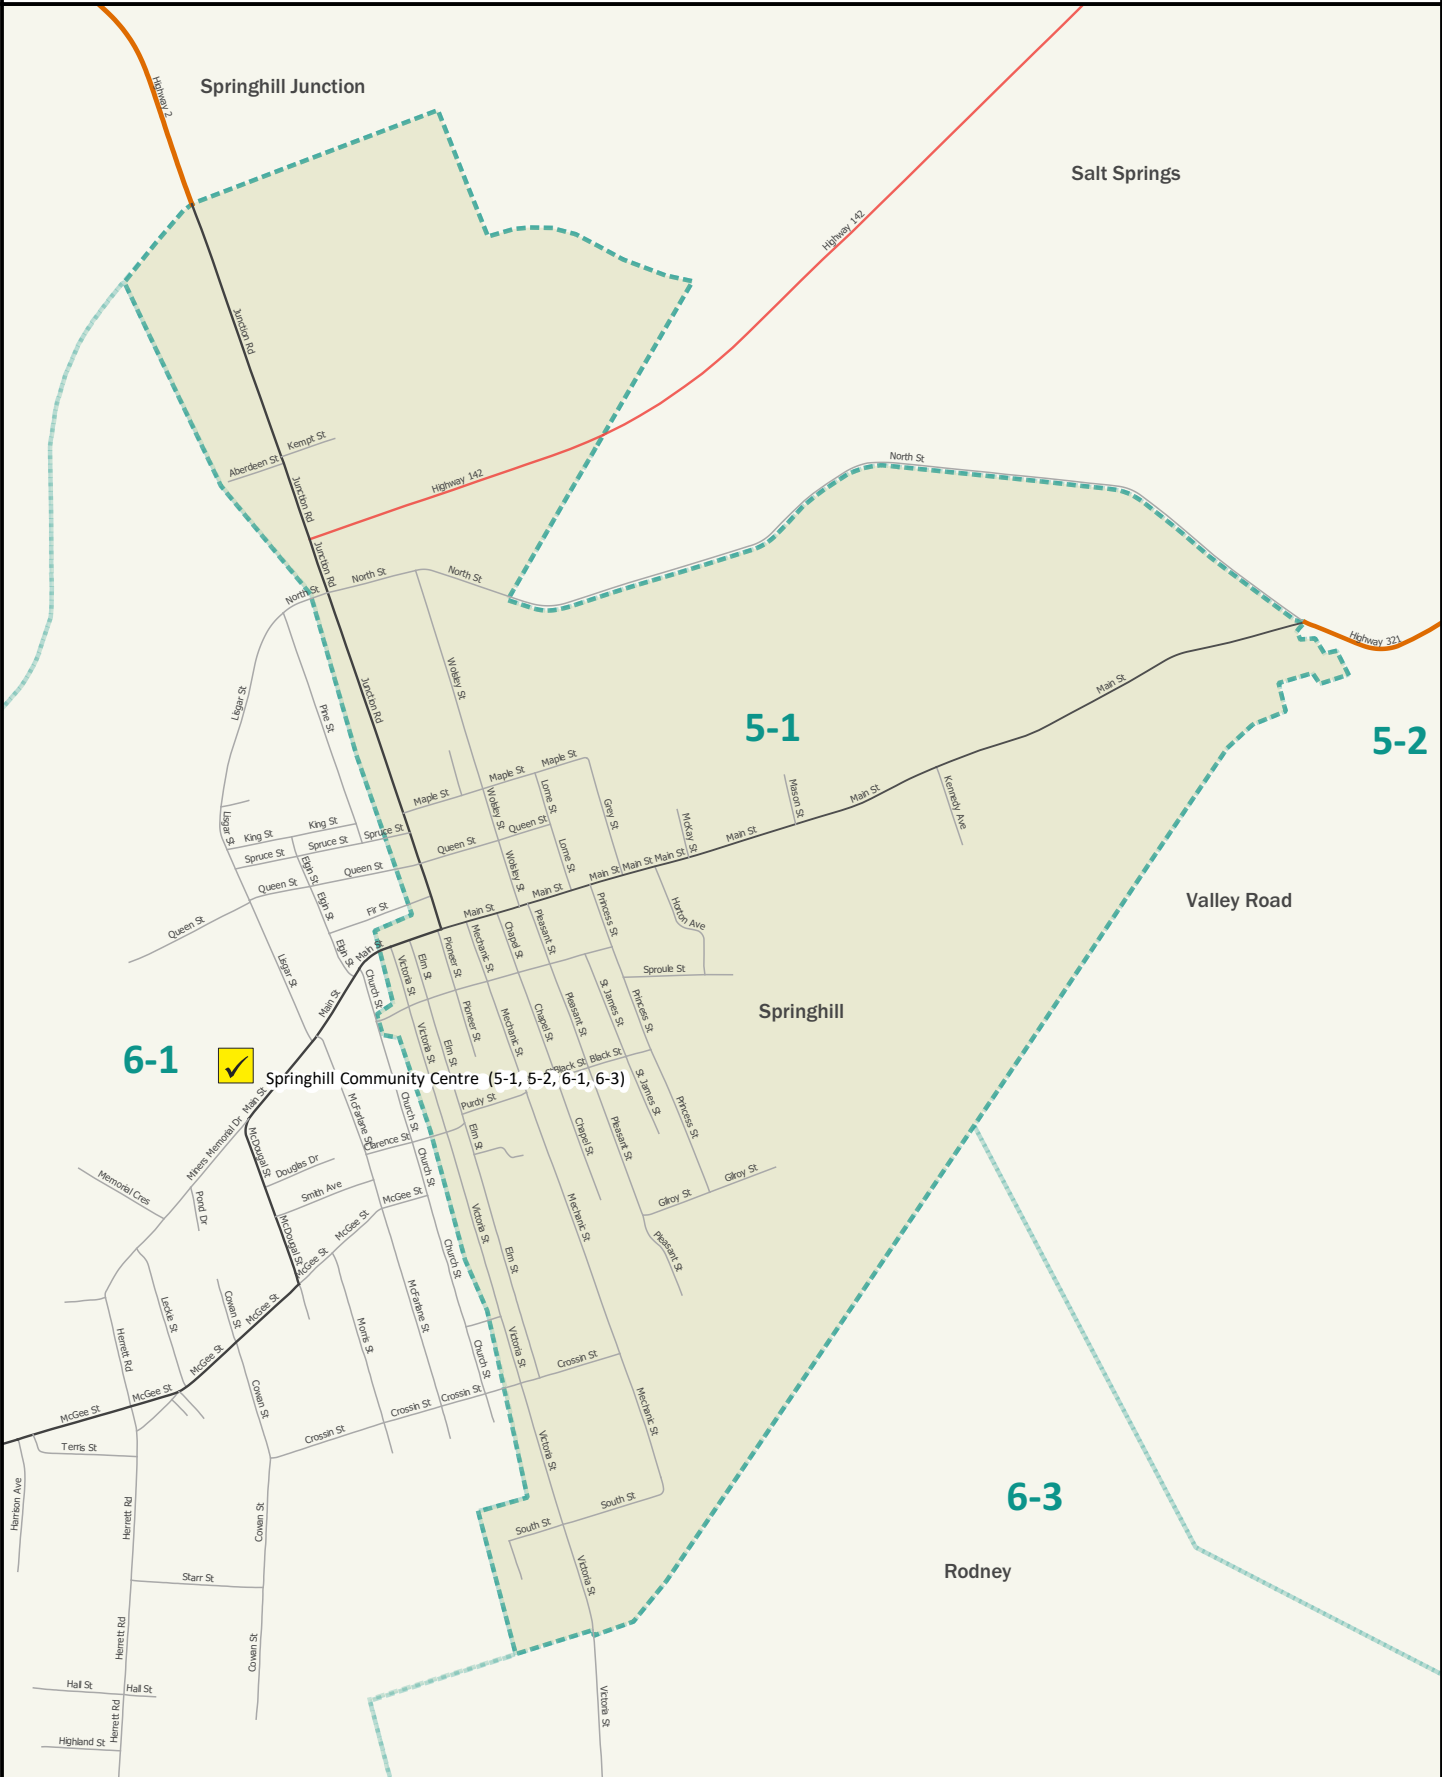

Municipal Election 2020

Polling Division Map Guide Book

Municipality of Cumberland
May, 2020

LEGEND

 Trans-Canada Hwy

 Secondary Highway

 Road/Street

 Lake / Ocean

 Polling Division

2-3 Polling Division Number

 Polling Station (Divisions Served)

Polling Divisions & Stations

Polling Division 1-1

0 1 2 3 4 5 6 7 km

Polling Divisions & Stations

Polling Division 2-3

0 1 2 3 4 5 6 7 km

Polling Divisions & Stations

Polling Division 5-2

Polling Divisions & Stations

Polling Division 6-1

0 0.5 1 1.5 2 2.5 km