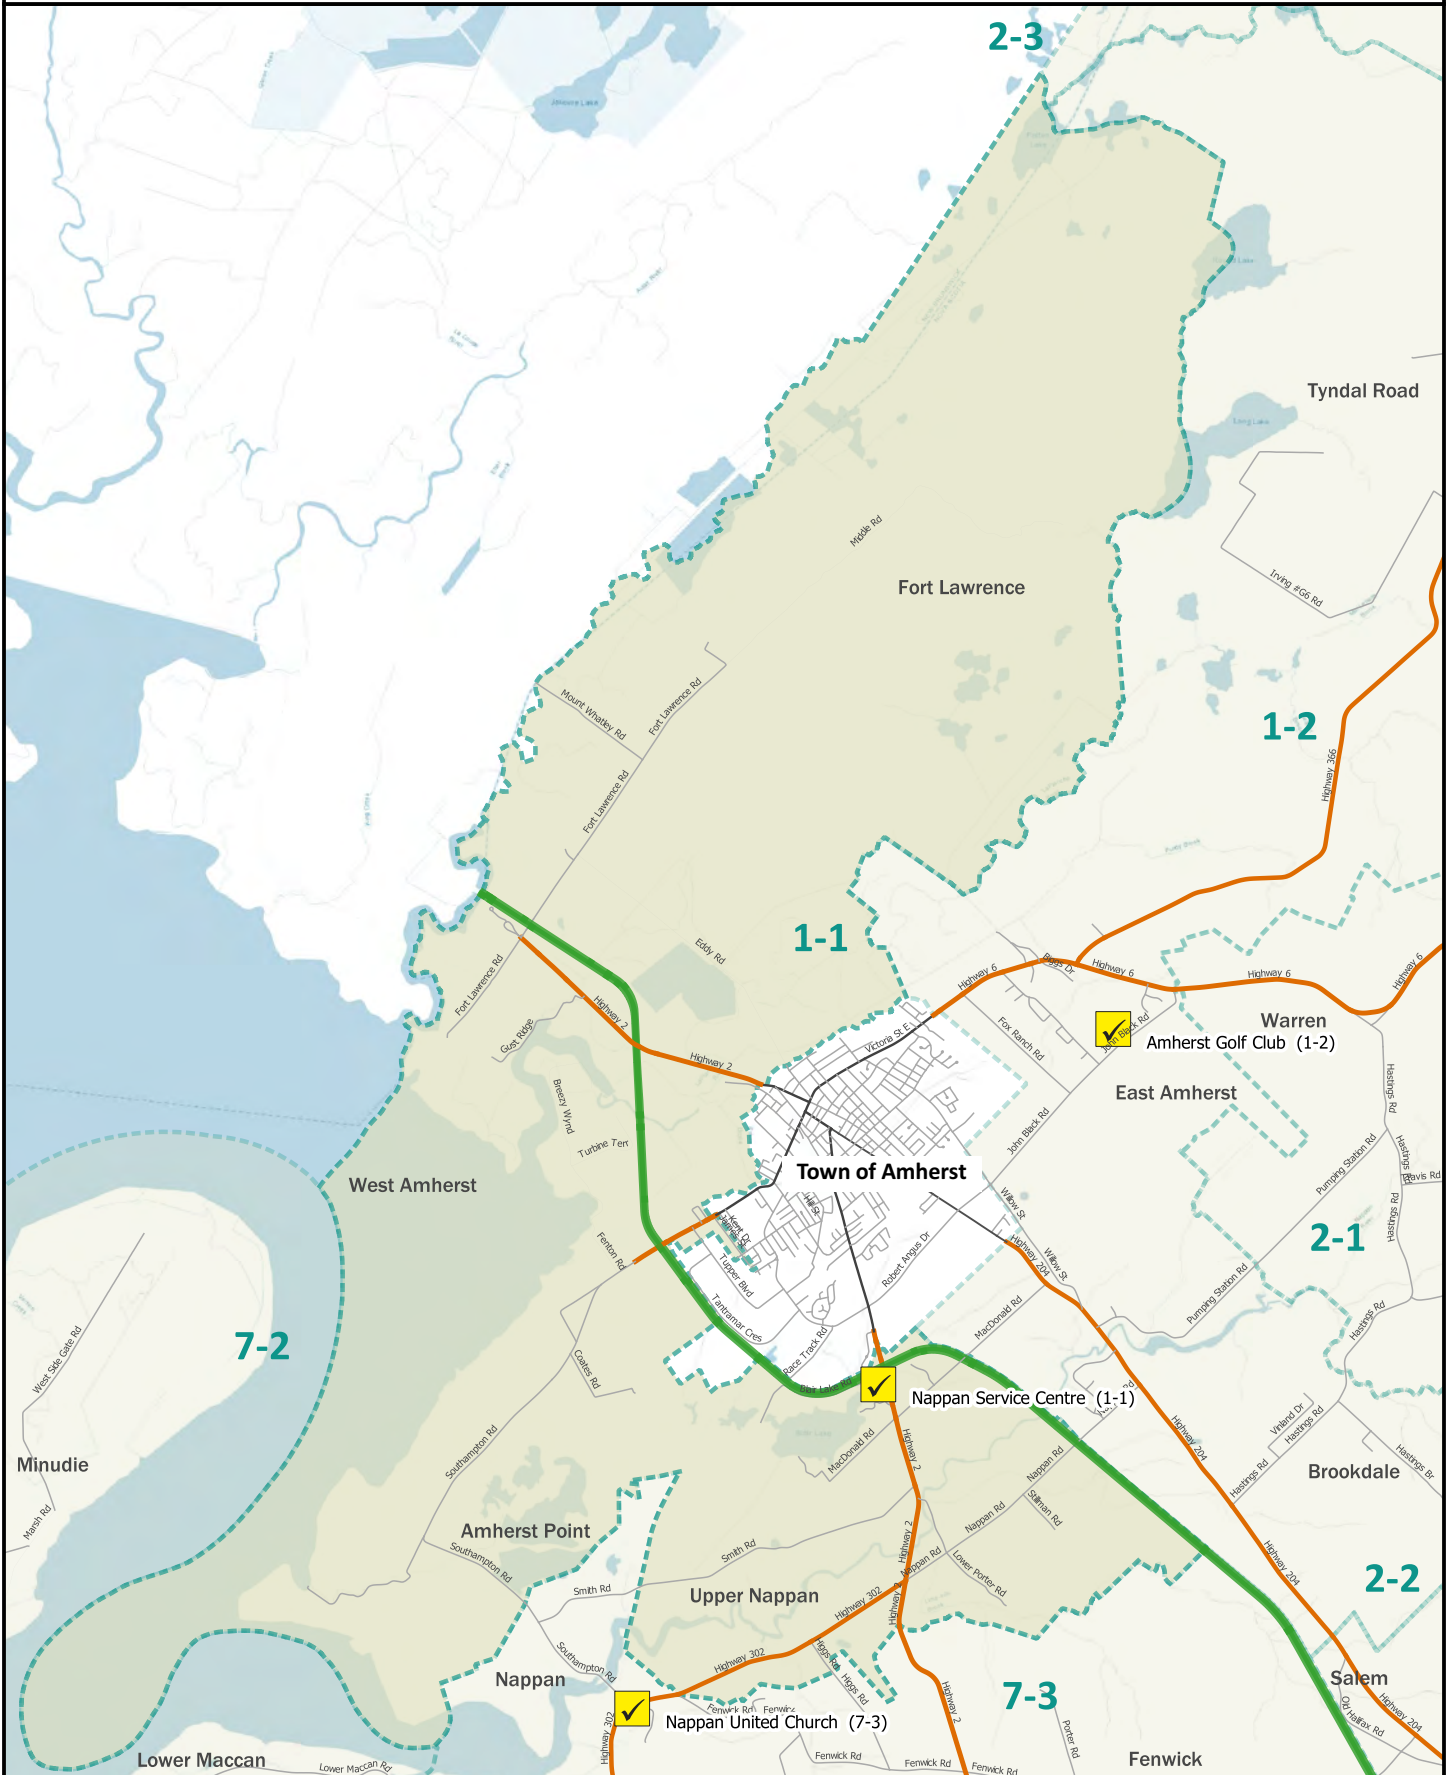

Municipal Election 2020

Polling Division Map Guide Book

Municipality of Cumberland
May, 2020

LEGEND

 Trans-Canada Hwy

 Secondary Highway

 Road/Street

 Lake / Ocean

 Polling Division

2-3 Polling Division Number

 Polling Station (Divisions Served)

Polling Divisions & Stations

Polling Division 1-1

0 1 2 3 4 5 6 7 km

Polling Divisions & Stations

Polling Division 2-3

0 1 2 3 4 5 6 7 km

Polling Divisions & Stations

Polling Division 5-2

Polling Divisions & Stations

Polling Division 6-1

0 0.5 1 1.5 2 2.5 km