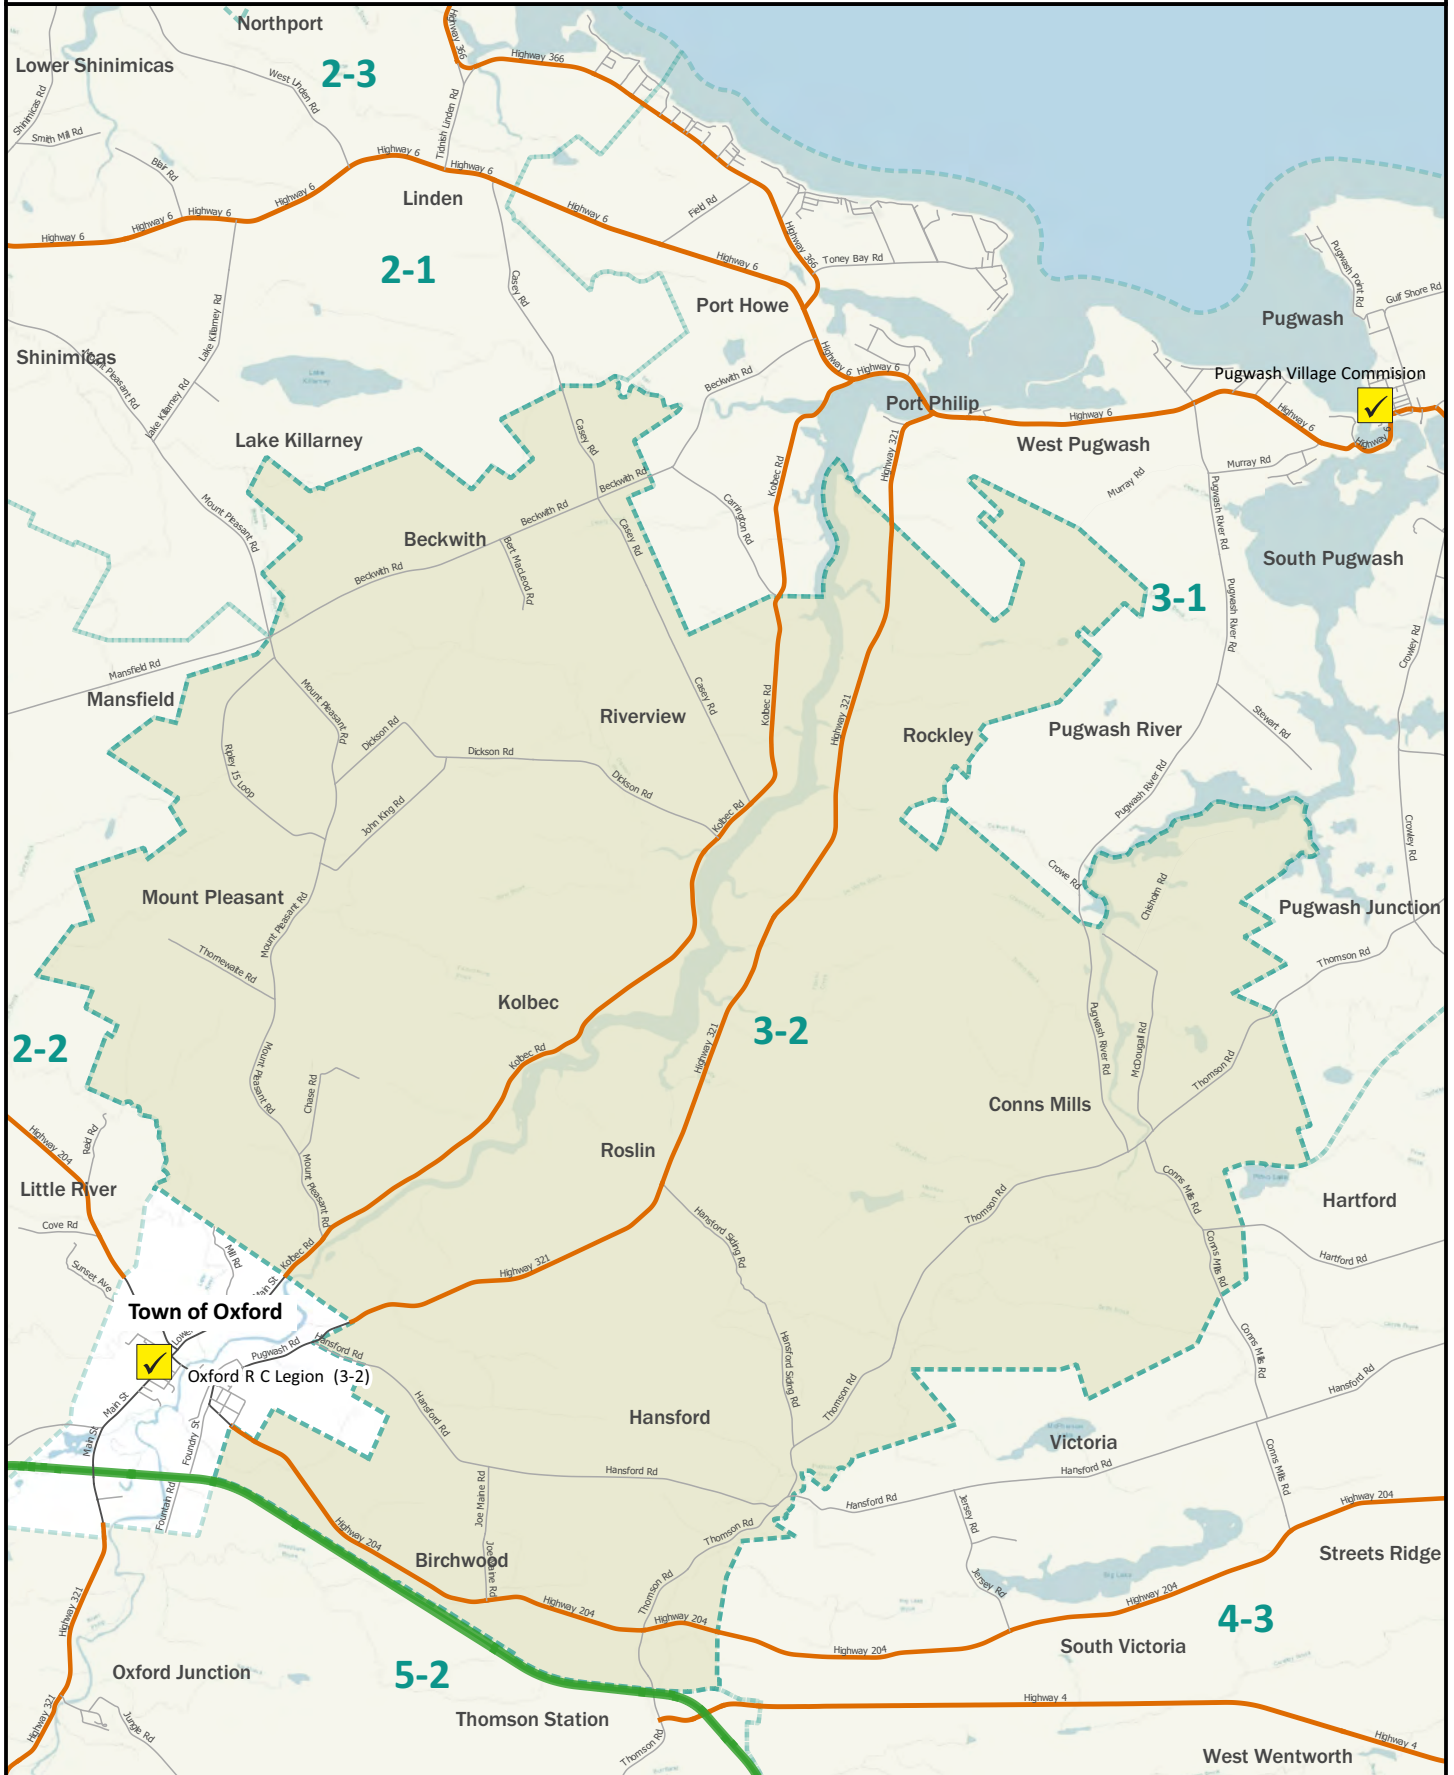

Municipal Election 2020

Polling Division Map Guide Book

Municipality of Cumberland
May, 2020

LEGEND

 Trans-Canada Hwy

 Secondary Highway

 Road/Street

 Lake / Ocean

 Polling Division

2-3 Polling Division Number

 Polling Station (Divisions Served)

Polling Divisions & Stations

Polling Division 1-1

0 1 2 3 4 5 6 7 km

Polling Divisions & Stations

Polling Division 2-3

0 1 2 3 4 5 6 7 km

Polling Divisions & Stations

Polling Division 5-2

Polling Divisions & Stations

Polling Division 6-1

0 0.5 1 1.5 2 2.5 km